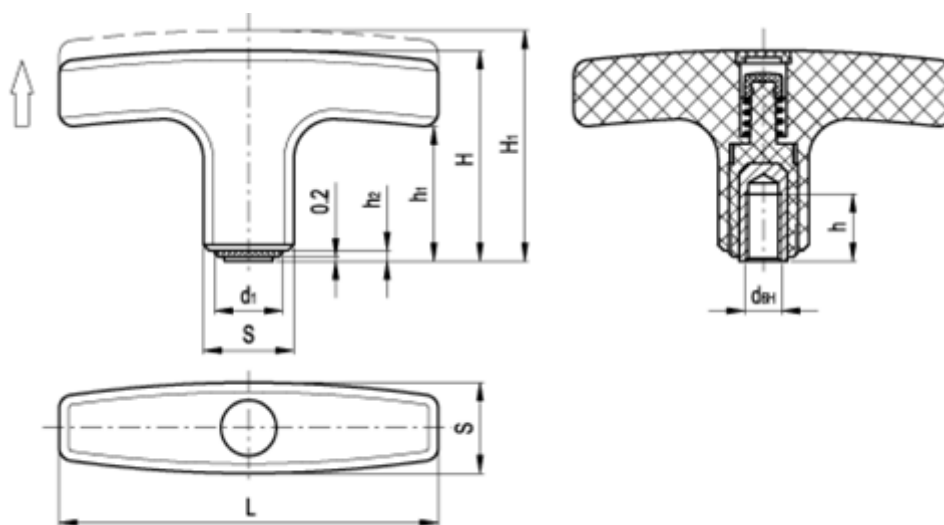

Data Sheet

Article number: 2304032731

Description: E+G Adjustable T-Handle
L.652-X/67 B-M5

Measures

d1 = 12	S = 16x16
d 6H = M5	Tooth number = 18
h = 10	
H = 39	
h1 = 26	
H1 = 42	
h2 = 1	
L = 67	